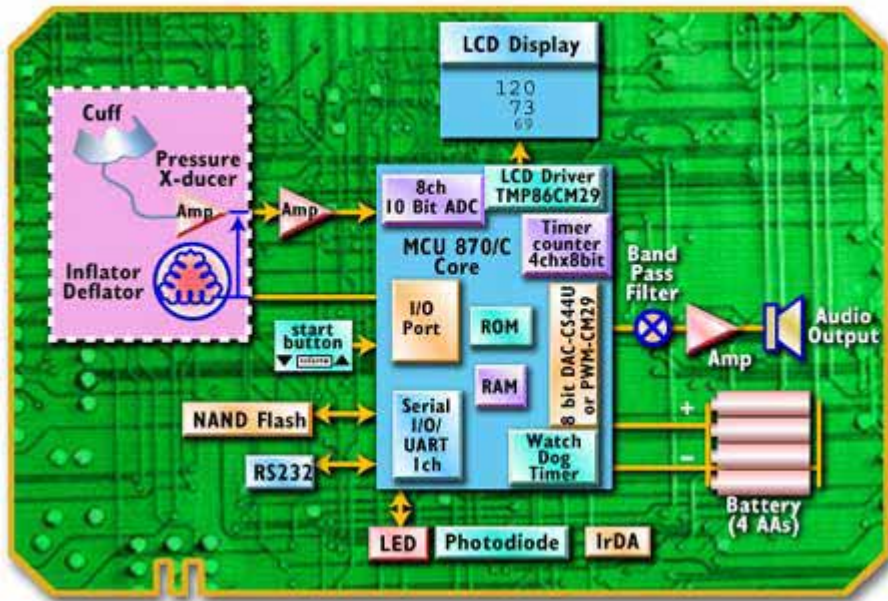

Toshiba 血压计解决方案

Portable Blood Pressure Monitor System Block Diagram

ASSP/APIC

MCU

TMP86CS44U

TMP86CM29

TMP86CM25

MCU Products

MEMORY

NAND Flash

TC58V64AFT

NAND Flash Products

DISCRETE, OPTO & BIPOLAR ICs

Amplifier

TA75S01F

TA75W01FU