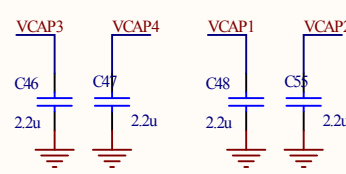

<http://shop36265907.taobao.com>

Title		
Src	Number	Revision
C		
Date:	2010-7-12	Sheet of
File:	C:\Documents and Settings\... \MC56F8300v3.Sch	Drawn By: