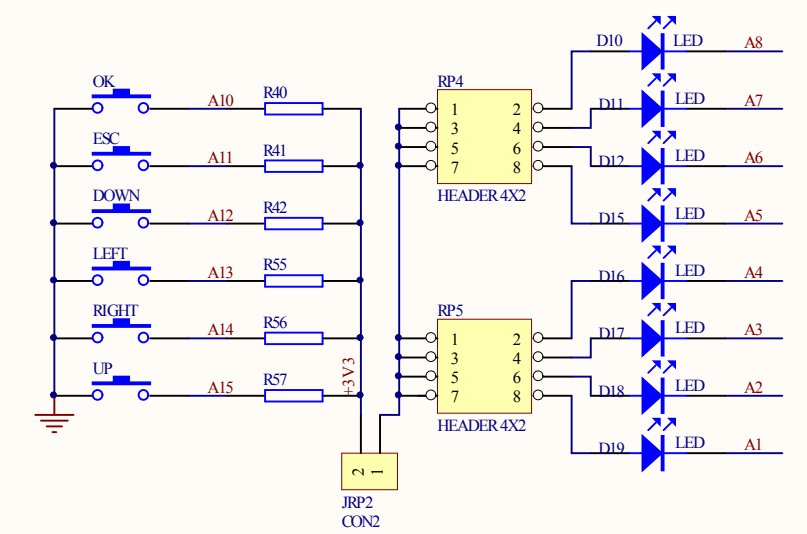

<http://shop36265907.taobao.com>

Title		
Src	Number	Revision
C		
Date:	2010-7-12	Sheet of
File:	C:\Documents and Settings\... \MC56F8300v3.Sch	Drawn By: